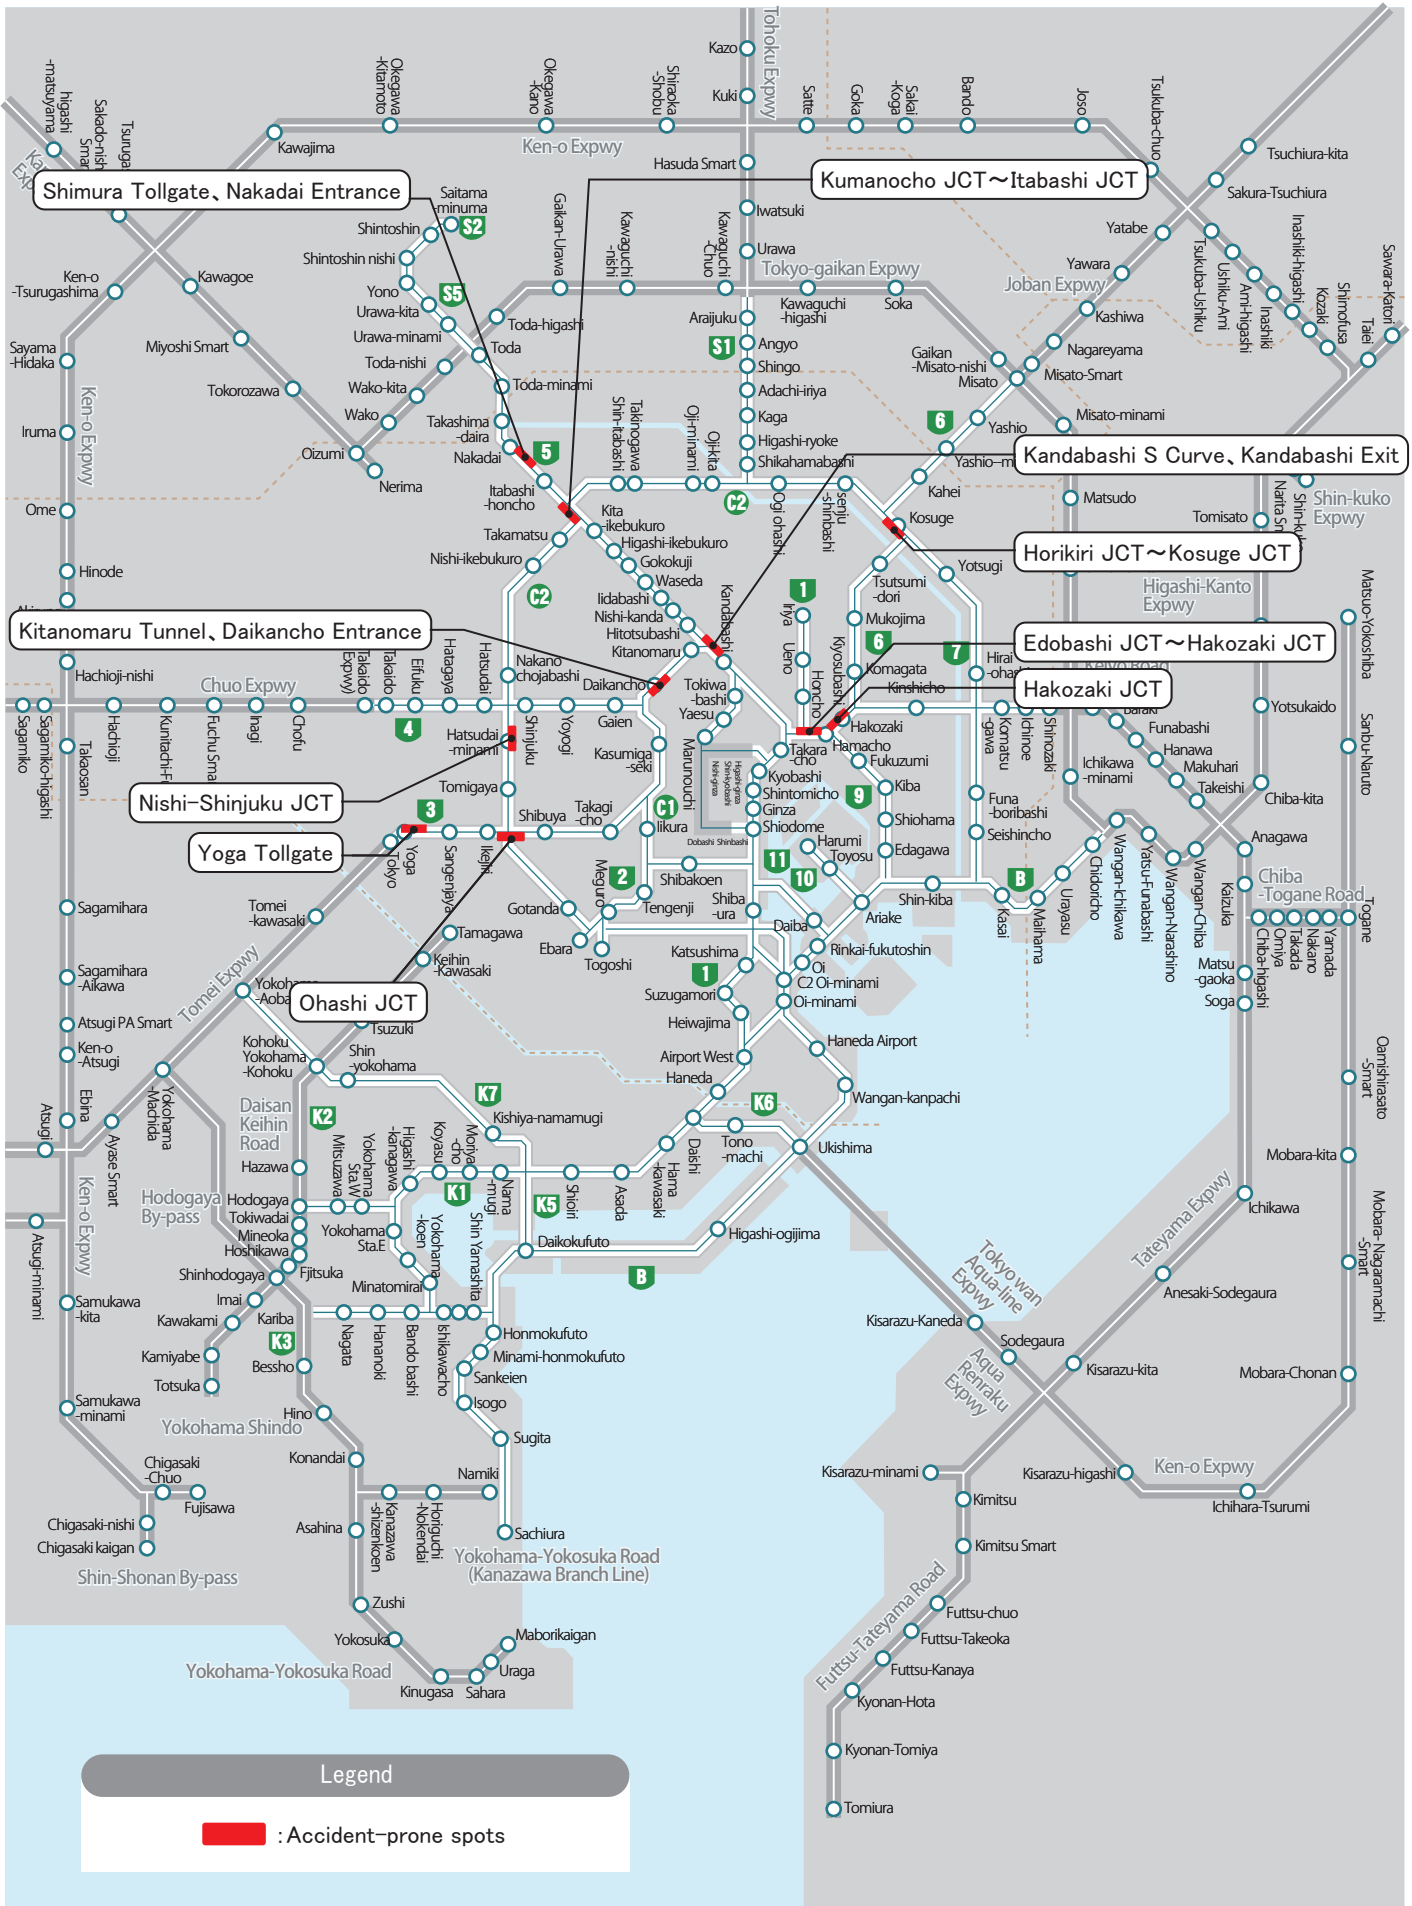

# ● Map of accident-prone spots (from April 2022 to March 2023)

Please alert the Traffic Control Center directly from a nearby emergency telephone or by sending # 9910 from a mobile phone (follow the automatic voice)  
The Traffic Control Center will contact the police and fire department for them to respond.