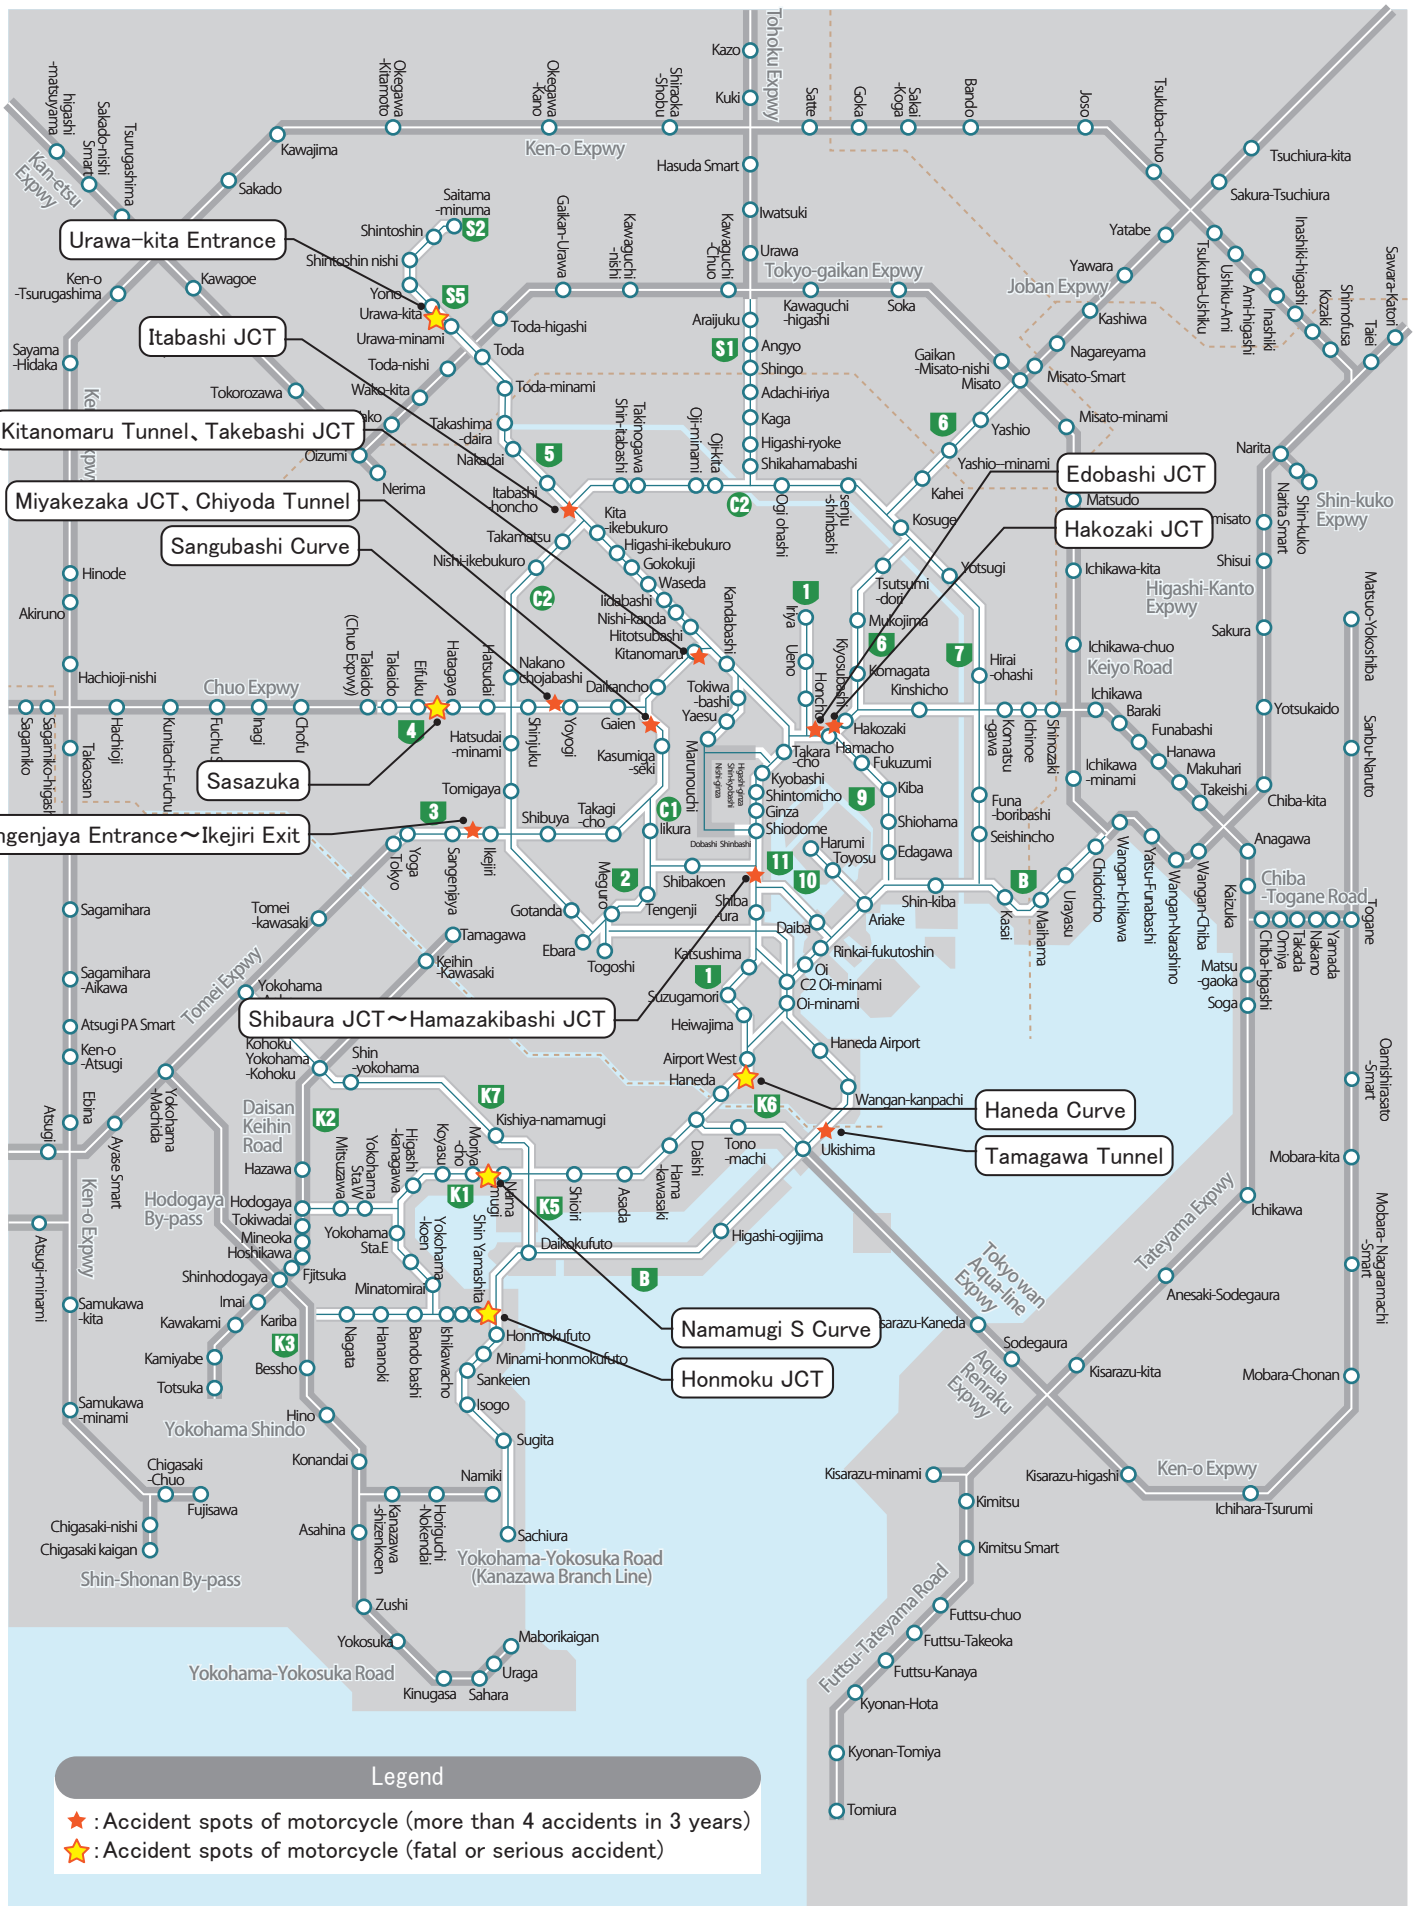

# ● Map of accident occurrence spots: Motorcycles

(from April 2020 to March 2023)

Please alert the Traffic Control Center directly from a nearby emergency telephone or by sending # 9910 from a mobile phone (follow the automatic voice). The Traffic Control Center will contact the police and fire department for them to respond.