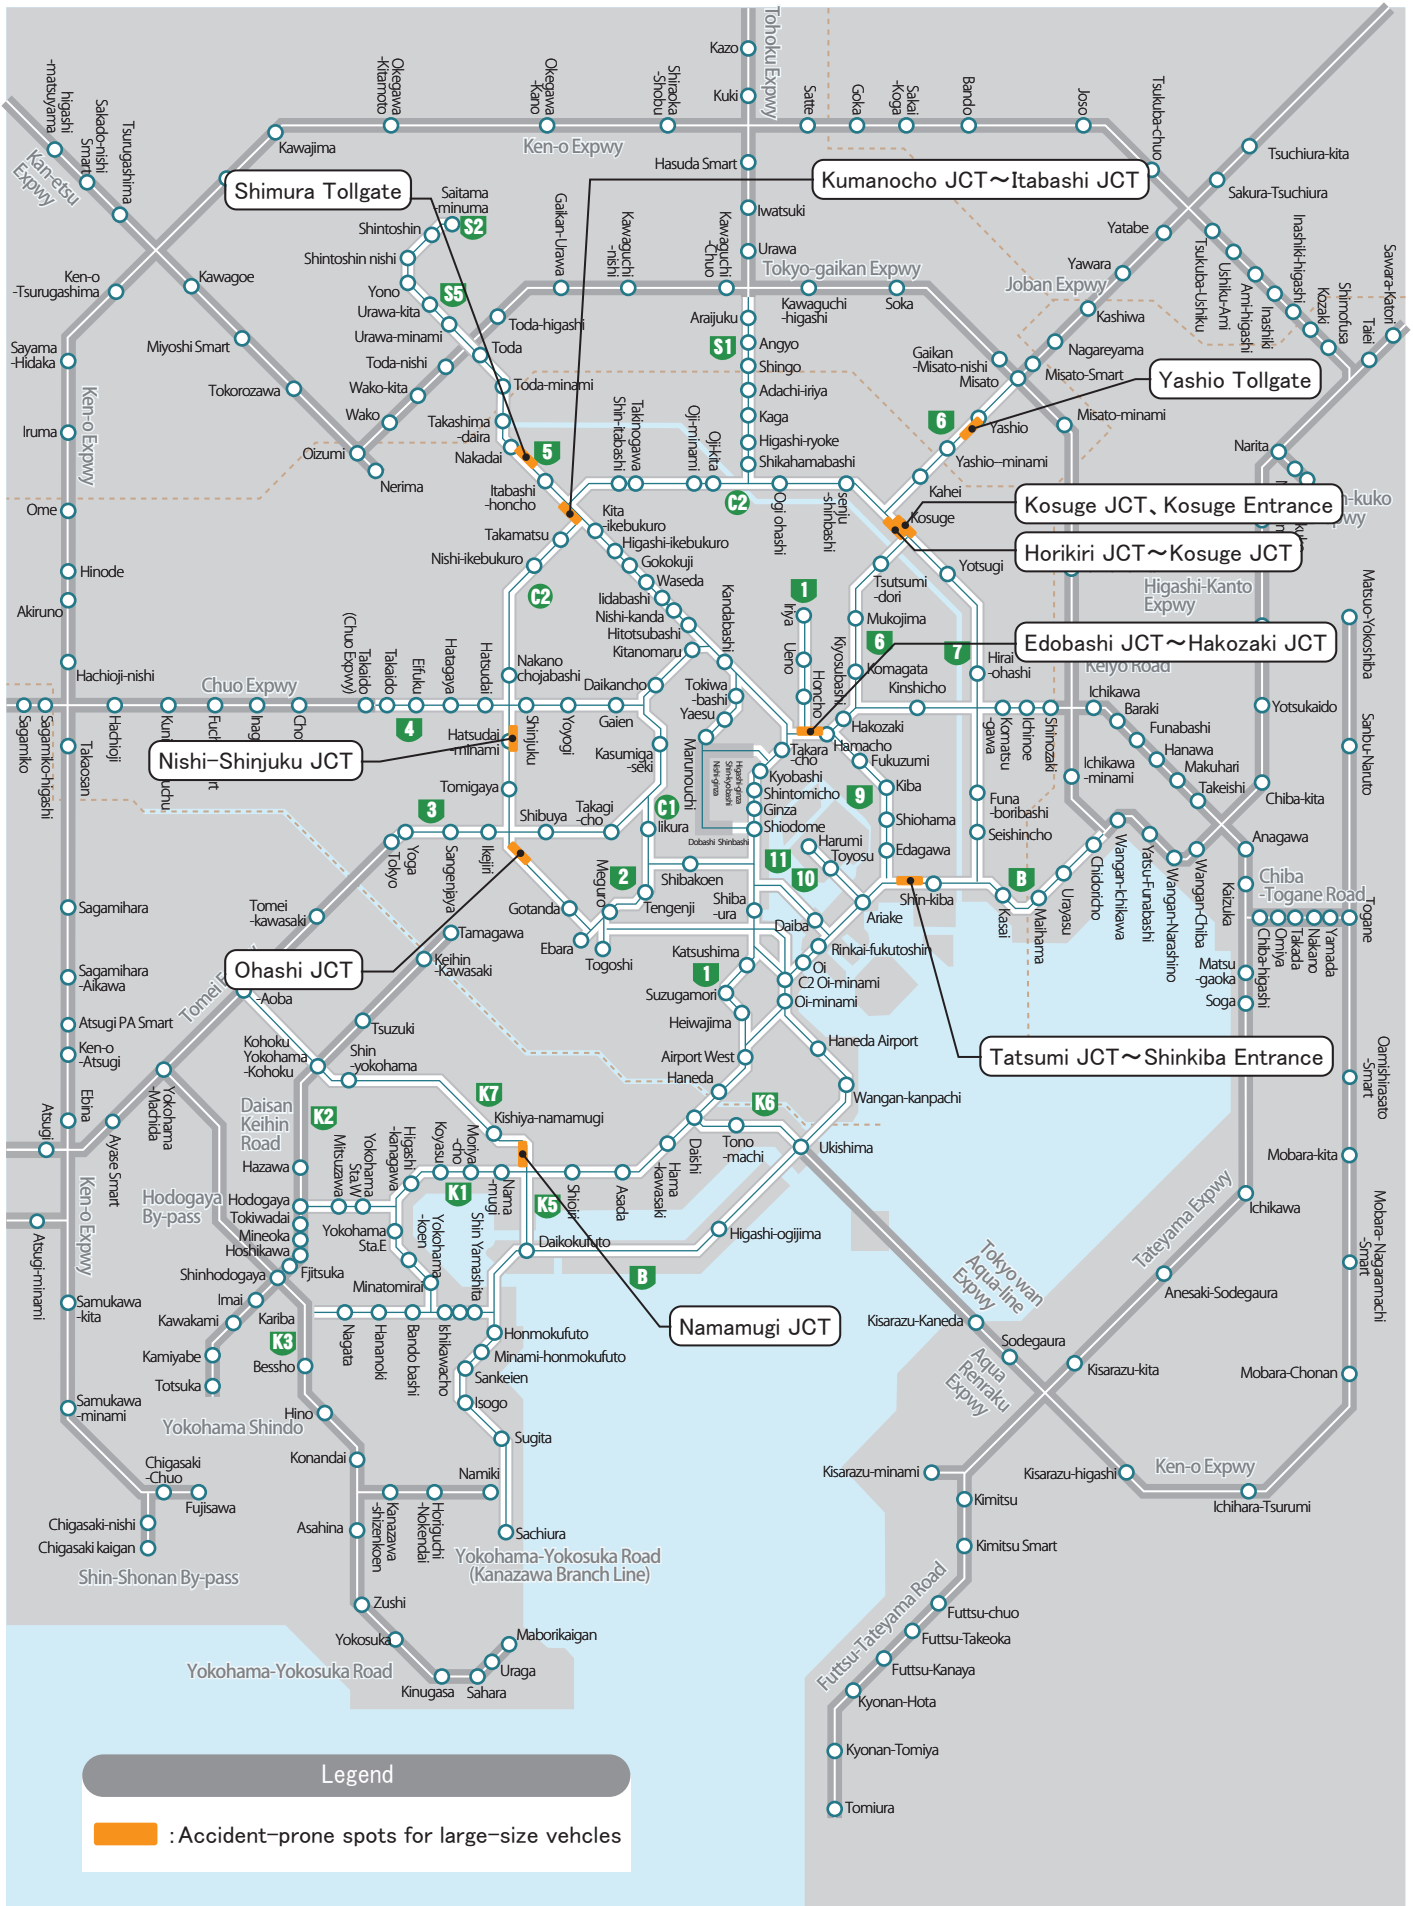

● Map of accident-prone spots: Large-size vehicles

(from April 2022 to March 2023)

Legend

 : Accident-prone spots for large-size vehicles

Please alert the Traffic Control Center directly from a nearby emergency telephone or by sending # 9910 from a mobile phone (follow the automatic voice). The Traffic Control Center will contact the police and fire department for them to respond.