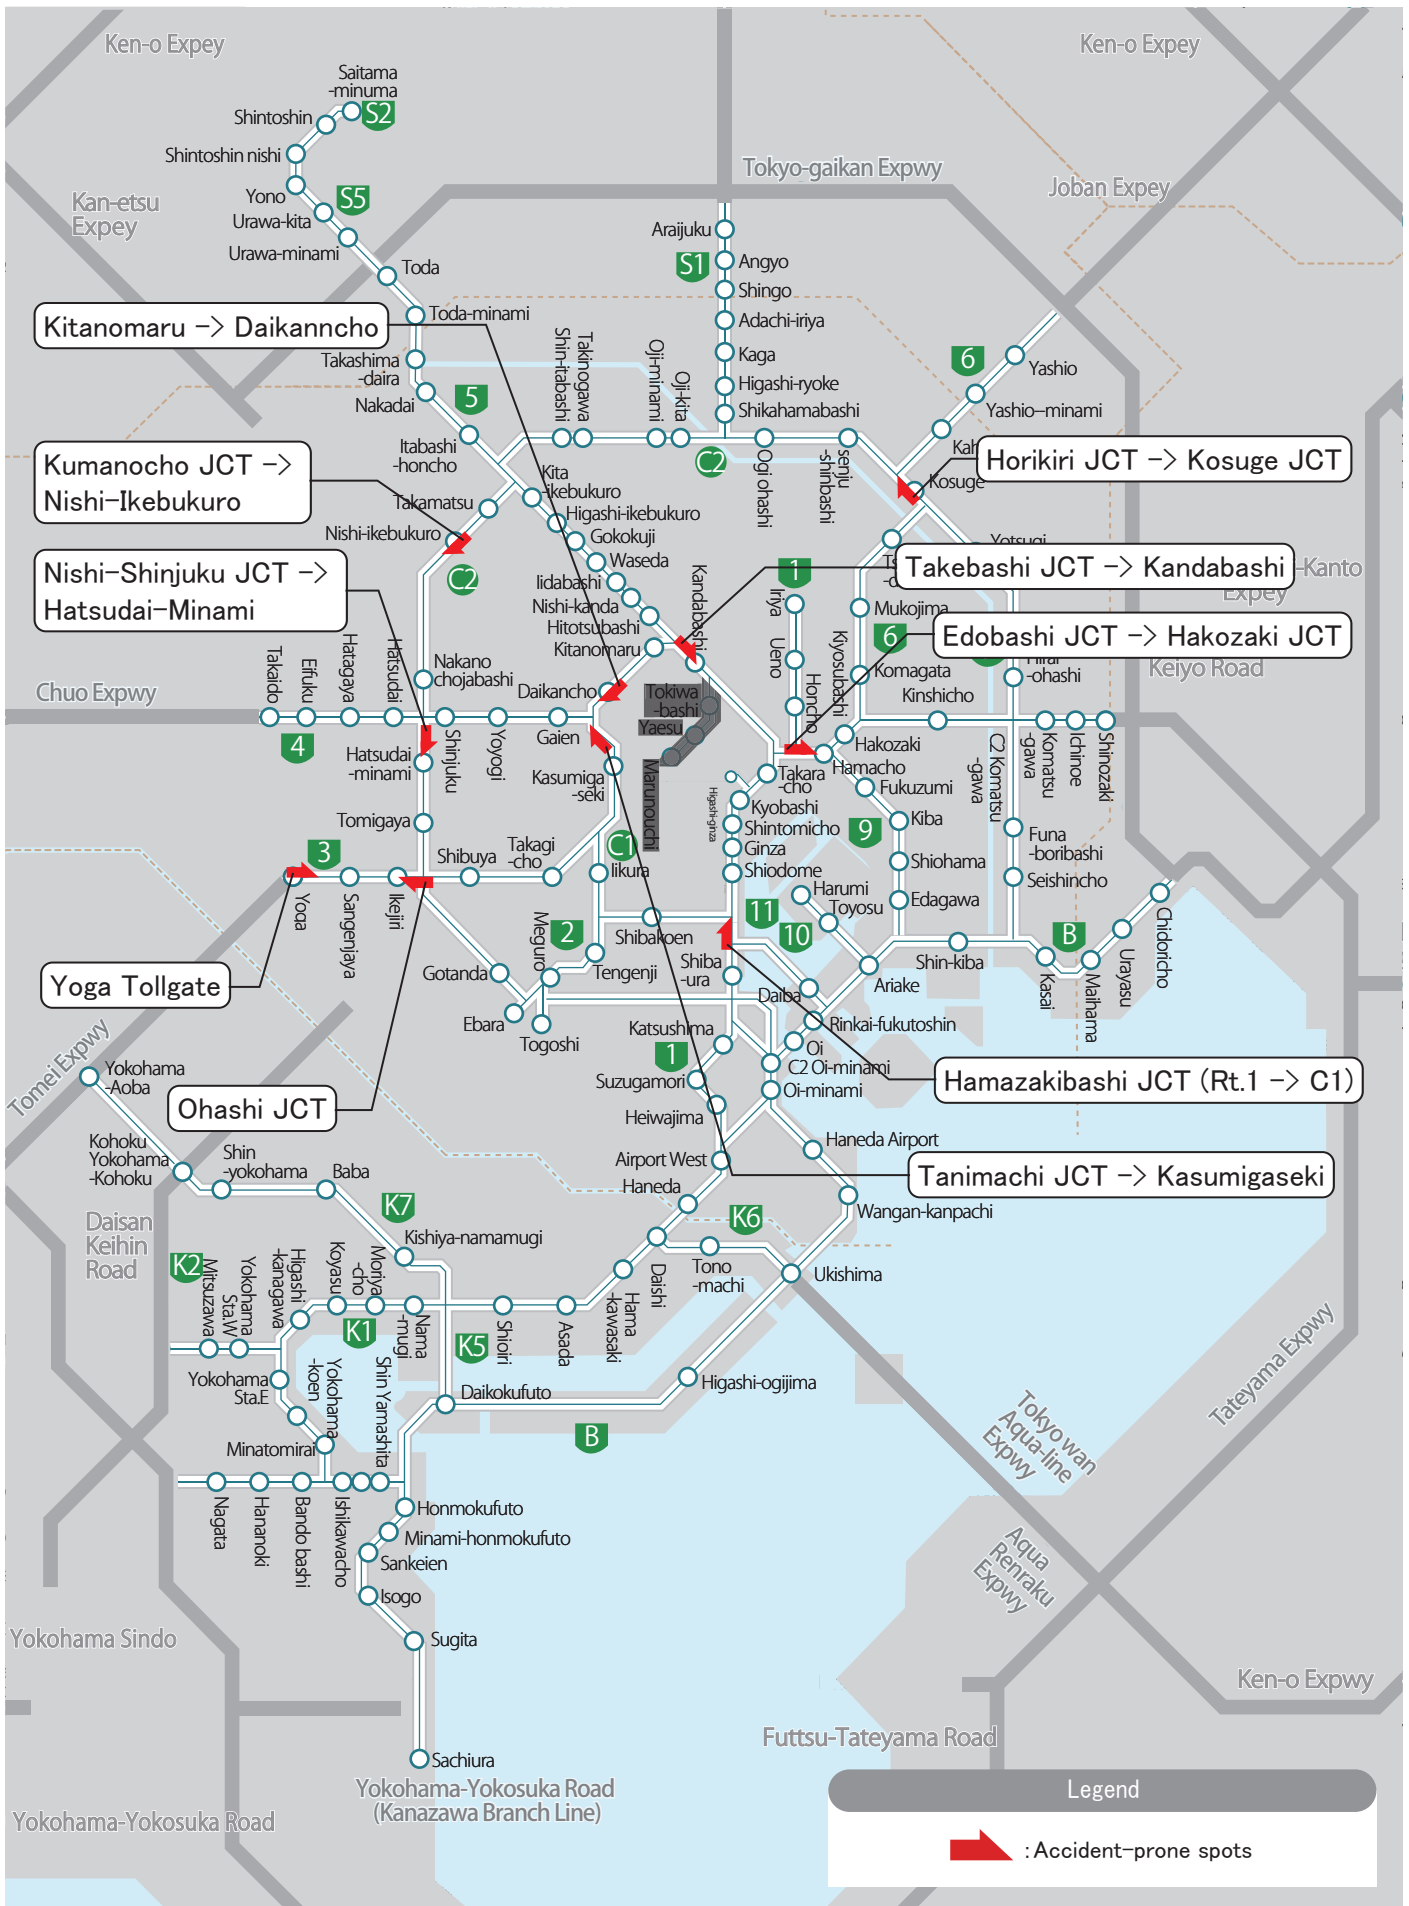

● Map of accident-prone spots
(from April 2025 to March 2026)

Please alert the Traffic Control Center directly from a nearby emergency telephone or by sending # 9910 from a mobile phone (follow the automatic voice). The Traffic Control Center will contact the police and fire department for them to respond.