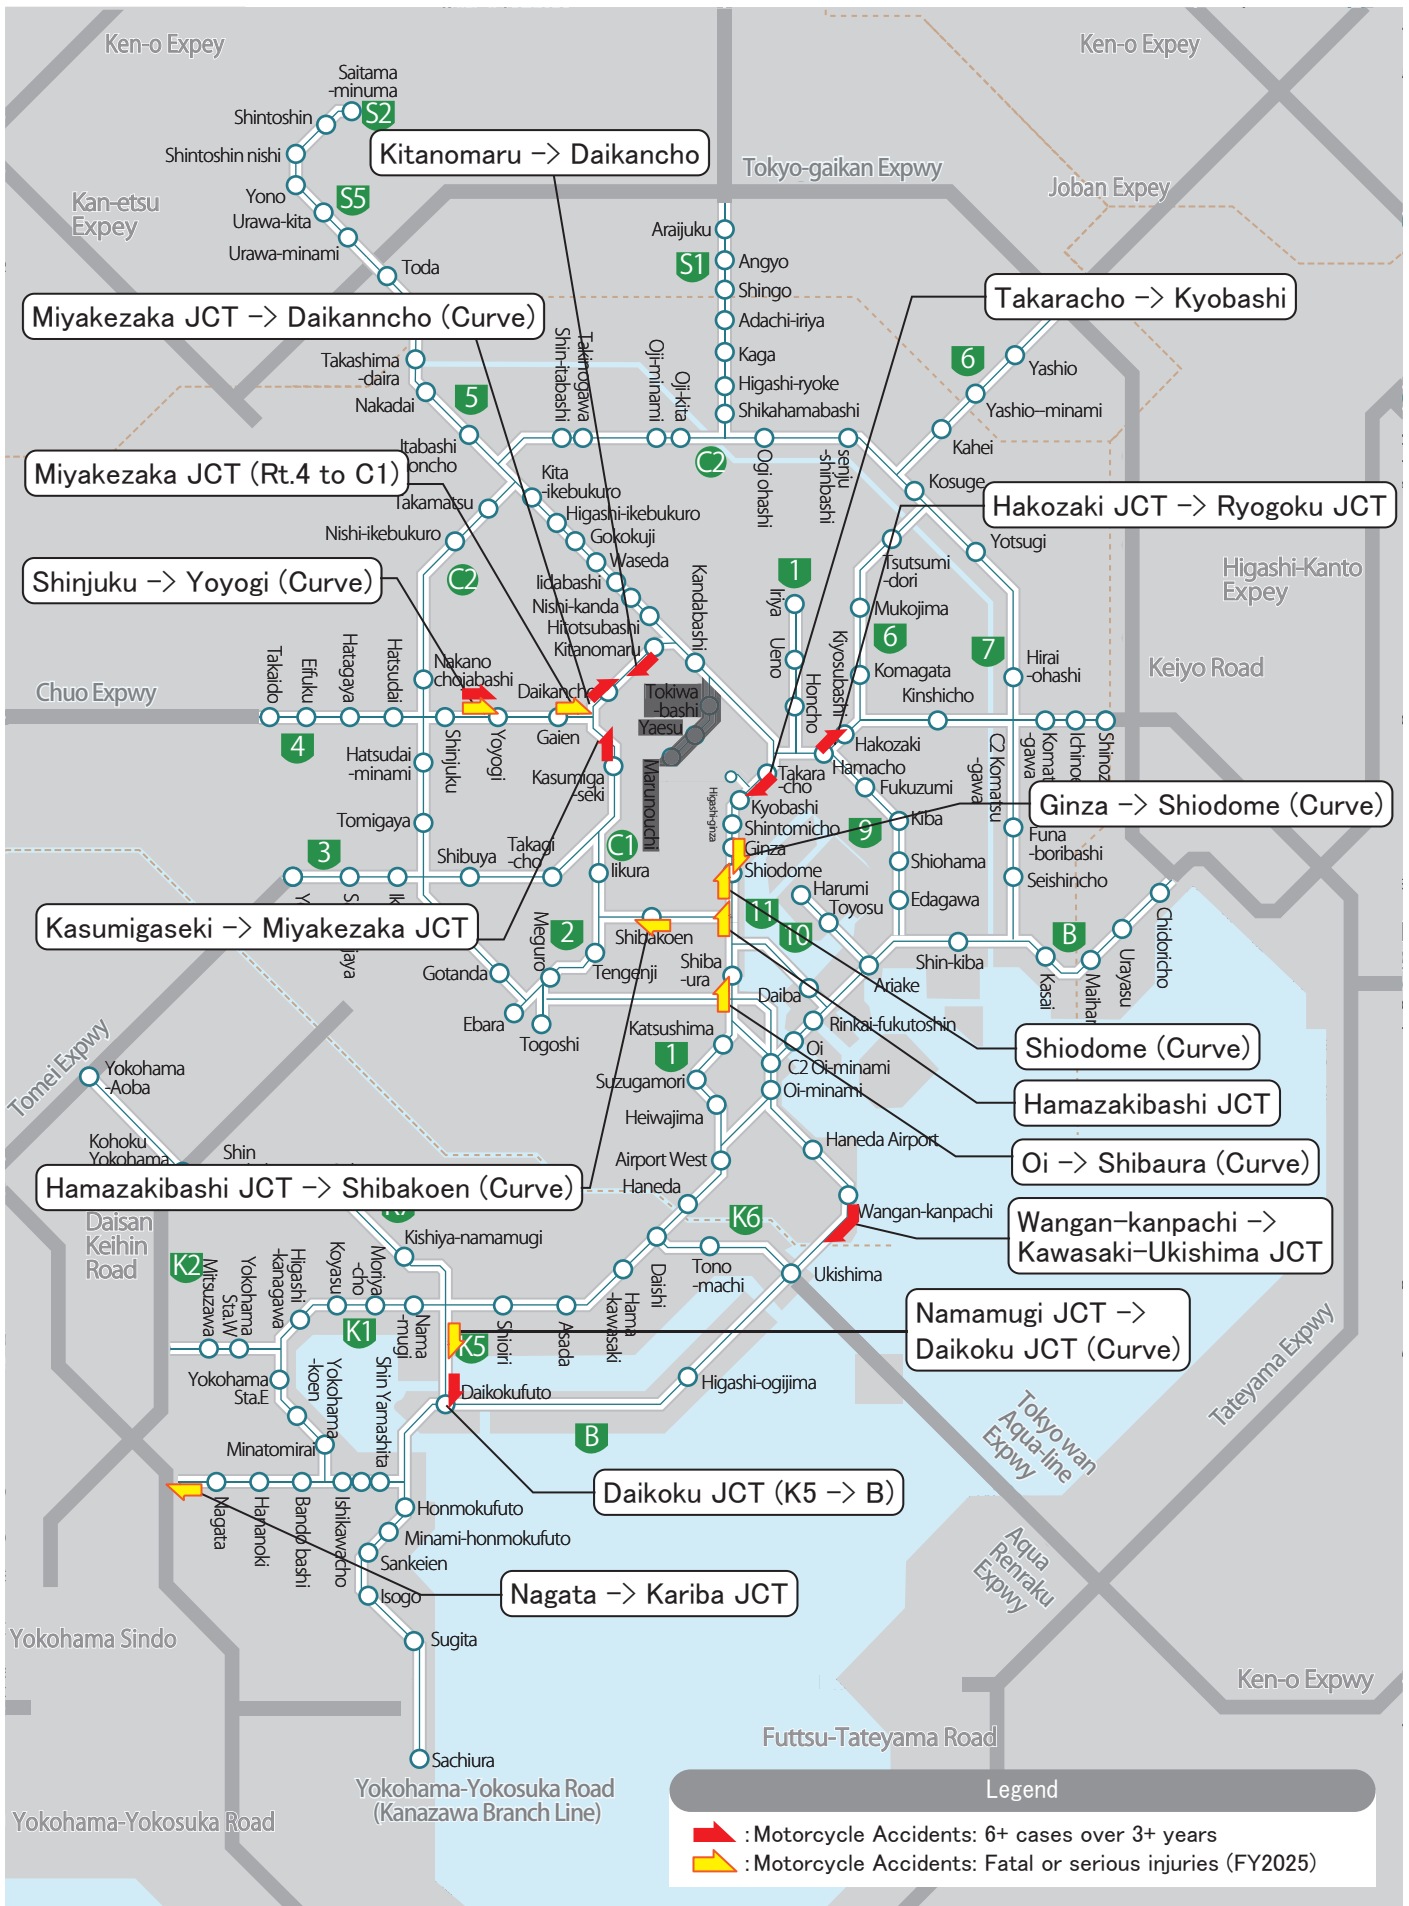

**● Map of accident occurrence spots: Motorcycles**  
 (from April 2023 to March 2026)

Please alert the Traffic Control Center directly from a nearby emergency telephone or by sending # 9910 from a mobile phone (follow the automatic voice). The Traffic Control Center will contact the police and fire department for them to respond.