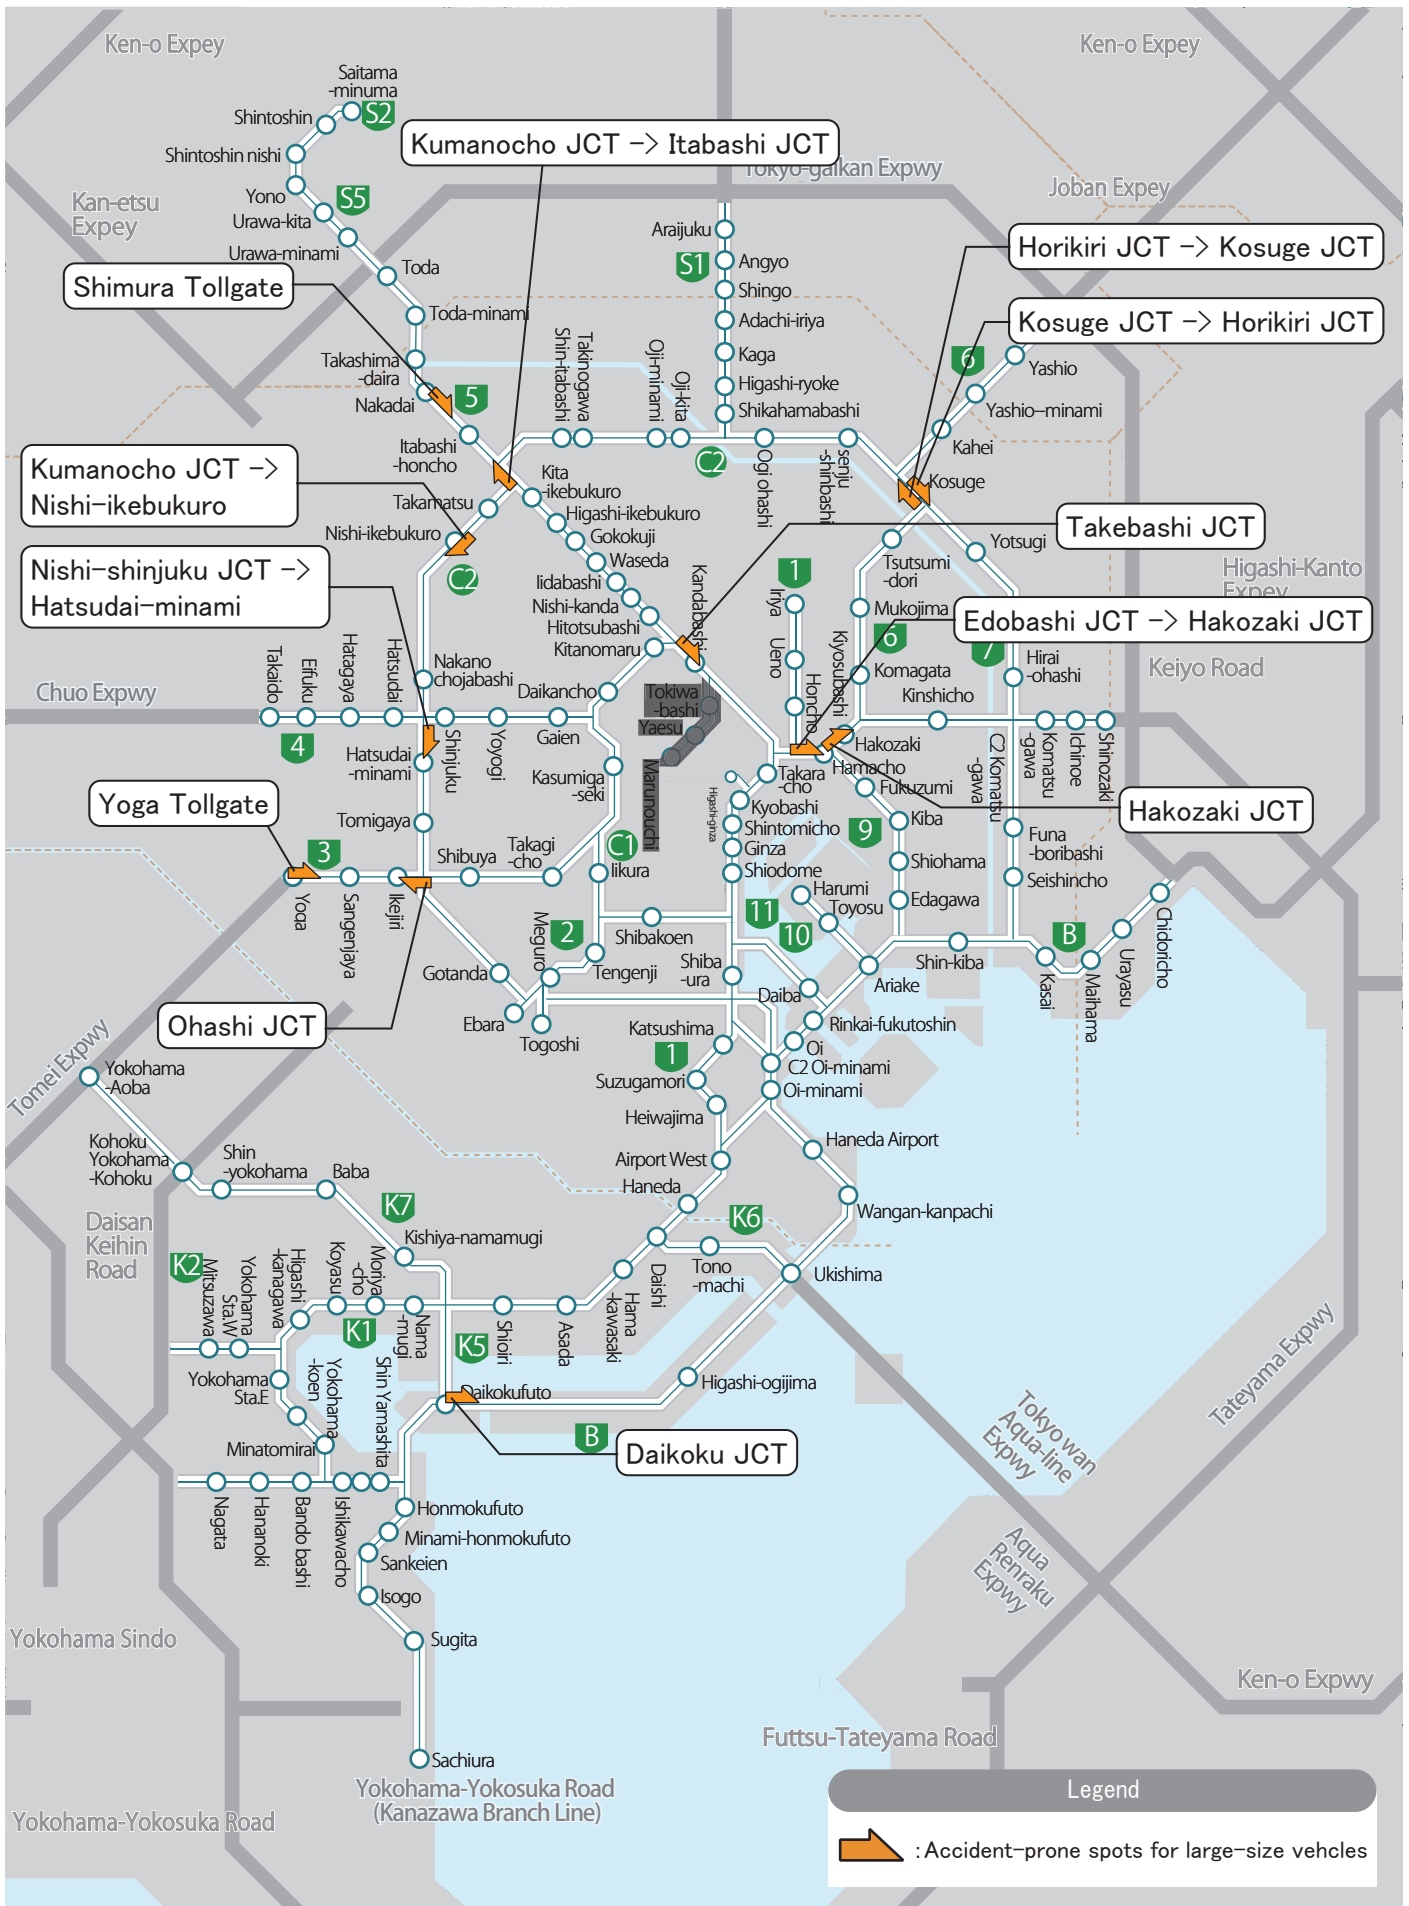

**● Map of accident-prone spots: Large-size vehicles**  
 (from April 2025 to March 2026)

Please alert the Traffic Control Center directly from a nearby emergency telephone or by sending # 9910 from a mobile phone (follow the automatic voice)  
 The Traffic Control Center will contact the police and fire department for them to respond.