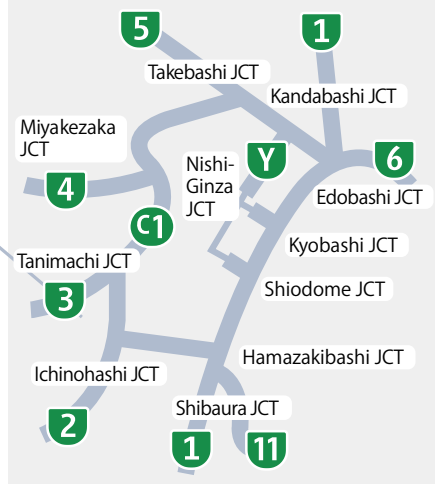

Legend

Routes in service (as of March 7, 2015)	318.9 km
Routes under construction (as of March 18, 2017)	10.7 km
Harumi Route	Kawasaki Route
Yokohama Circular Northwestern Route	

Detailed map of the Inner Circular Route and its surrounding routes